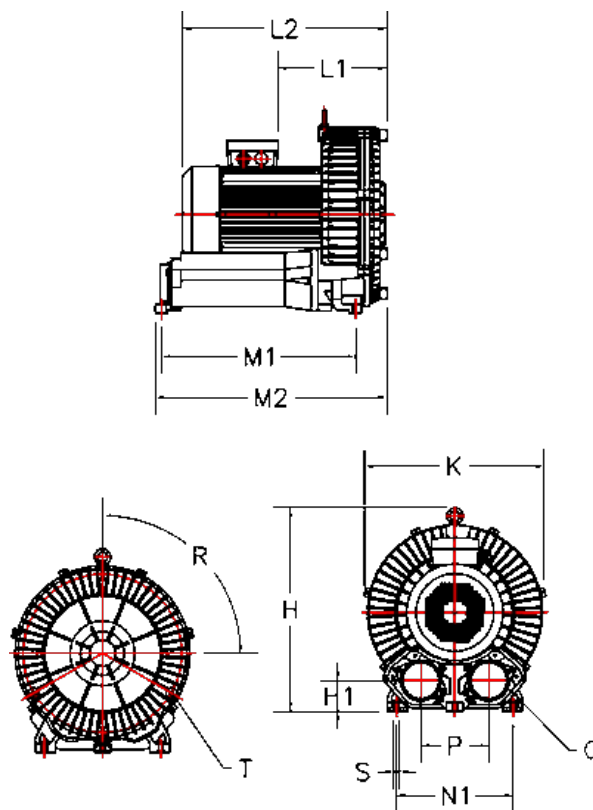

Data Sheet

Article number: 276103290751

Description: KLEEblower KB329L 0,75/0,85 kW
3x230/400V 50/60Hz Single stage

Measures

H = 301	N1 = 225
H1 = 45	Noise level dB 50/60Hz = 63/64
K = 285	P = 115
L1 = 143	Q = 2-PF 1 1/2" (NPT 1 1/2")
L2 = 296.5	R (degrees) = 3x120
M1 = 90	S = 4 x Ø12
M2 = 265	T = 3 - M6X1 - 15 dyb
N = 257	